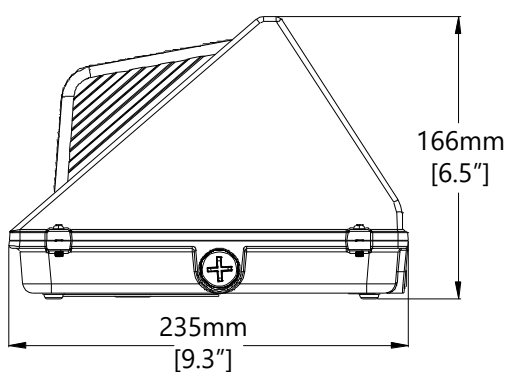

## Parameter

Model No.			WP-60B(347V)	WP-120B(347V)
Wattage	60W-50W-42W	120W-100W-80W	60W-50W-42W	120W-100W-80W
Luminous Efficacy	130lm/w	130lm/w	130lm/w	130lm/w
Lumens output	5460-7800lm	10400-15600lm	5400-7800lm	10400-15600lm
HID/MF Equivalent	200W	400W	200W	400W
Fixture Weight	3.2Kg(7.0lb)	3.5Kg(7.0lb)	3.2Kg(7.7lb)	3.5Kg(8.6lb)
LEDs Brand	Lumileds (Philips) SMD3030			
CCT	3000K/ 4000K/ 5000K/5700K/ 3CCT			
CRI	70+ or 80+			
Beam Angle	120°			
Input Voltage	100-277Vac or 100-347V 50/60Hz			
Function	Photocell, Motion Sensor, Emergency optional			
Power Factor	>0.95			
IP Rating	IP65 /Wet Location			
Working Temp.	-30° C ~ 50° C (-22° F~122° F)			
Storage Temp.	-40° C ~ 70° C (-40° F~158° F)			
Finish	Dark Bronze			
Housing	Die-casting Aluminum			
Diffuser	PC Cover			
Installation	Mounting			
Lifespan(L70)	>100,000 Hours			
Certification	ETL, cETL, DLC Premium			

## Dimension

## Package Information

ITEM	QTY/CTN	G. W.	CTN SIZE	Means(CBM)
WP-42B	1pcs	3.5kg(7.7lb)	39.5*27*18cm (15.5"x10.6"x7.1")	0.020
WP-60B	1pcs	3.5kg(7.7lb)	39.5*27*18cm (15.5"x10.6"x7.1")	0.020
WP-80B	1pcs	3.8kg(8.4lb)	39.5*27*18cm (15.5"x10.6"x7.1")	0.020
WP-100B	1pcs	4.1kg(9.0lb)	39.5*27*18cm (15.5"x10.6"x7.1")	0.020
WP-120B	1pcs	4.4kg(9.7lb)	39.5*27*18cm (15.5"x10.6"x7.1")	0.020