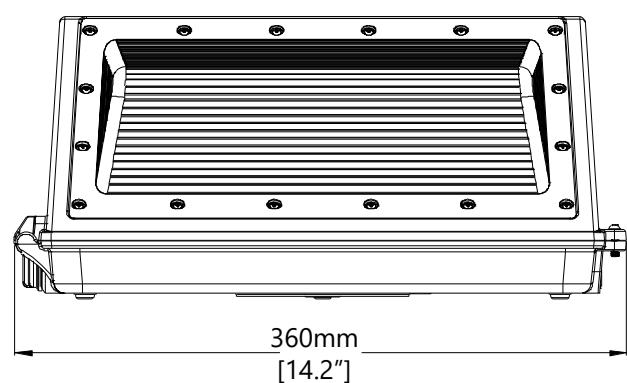

## Parameter

Model No.			WP-60B(347V)	WP-120B(347V)
Wattage	60W-50W-42W	120W-100W-80W	60W-50W-42W	120W-100W-80W
Luminous Efficacy	130lm/w	130lm/w	130lm/w	130lm/w
Lumens output	5460-7800lm	10400-15600lm	5400-7800lm	10400-15600lm
HID/MF Equivalent	200W	400W	200W	400W
Fixture Weight	3.2Kg(7.0lb)	3.5Kg(7.0lb)	3.2Kg(7.7lb)	3.5Kg(8.6lb)
LEDs Brand	Lumileds (Philips) SMD3030			
CCT	3000K/ 4000K/ 5000K/5700K/ 3CCT			
CRI	70+ or 80+			
Beam Angle	120°			
Input Voltage	100-277Vac or 100-347V 50/60Hz			
Function	Photocell, Motion Sensor, Emergency optional			
Power Factor	>0.95			
IP Rating	IP65 /Wet Location			
Working Temp.	-30° C ~ 50° C (-22° F~122° F)			
Storage Temp.	-40° C ~ 70° C (-40° F~158° F)			
Finish	Dark Bronze			
Housing	Die-casting Aluminum			
Diffuser	PC Cover			
Installation	Mounting			
Lifespan(L70)	>100,000 Hours			
Certification	ETL, cETL, DLC Premium			

## Dimension